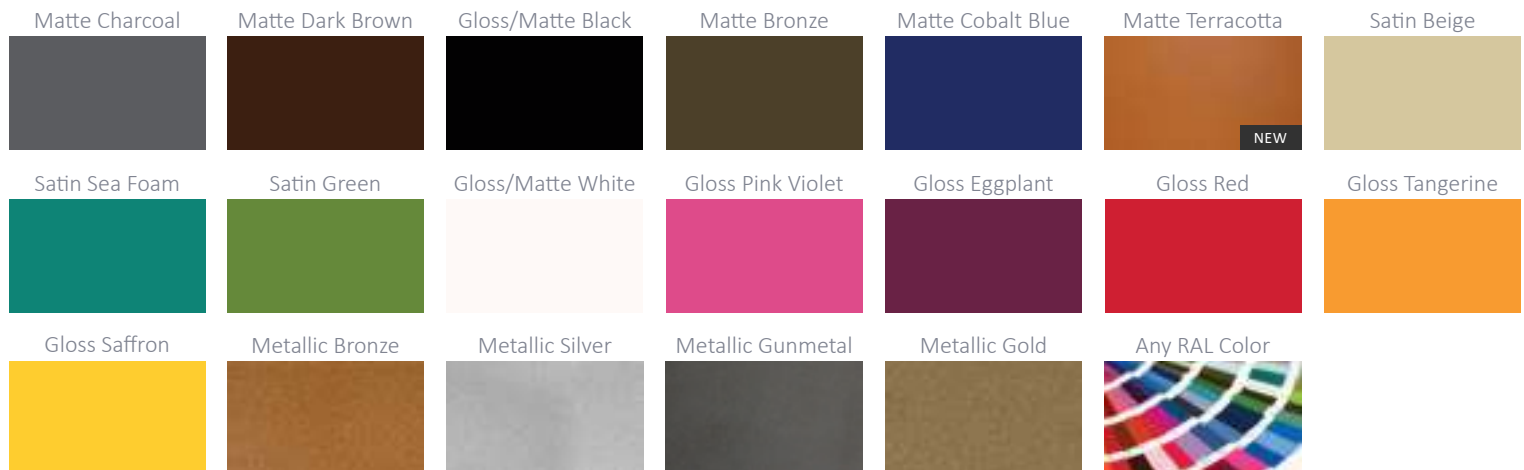

Tarragona

Wan

Tapered Squares & Rectangles Collection

NEW

Lia

Name	Exterior (LxWxH)	Interior (LxW)	Grow Pot (Max)
Lia	12" x 12" x 12"	9.5" x 9.5"	8"
Lia	16" x 16" x 16"	13.5" x 13.5"	12"
Lia	20" x 20" x 20"	16.5" x 16.5"	14"
Lia	24" x 24" x 24"	21" x 21"	17"
Pama	36" x 12" x 18"	32.5" x 8.5"	8"
Tula	12" x 12" x 22"	10" x 10"	10"
Tula	16" x 16" x 30"	13" x 13"	12"
Tula	18" x 18" x 36"	15" x 15"	14"
Tula	20" x 20" x 42"	17" x 17"	17"
Tula	23" x 23" x 48"	20" x 20"	17"
Tula	28" x 28" x 60"	25" x 25"	24"