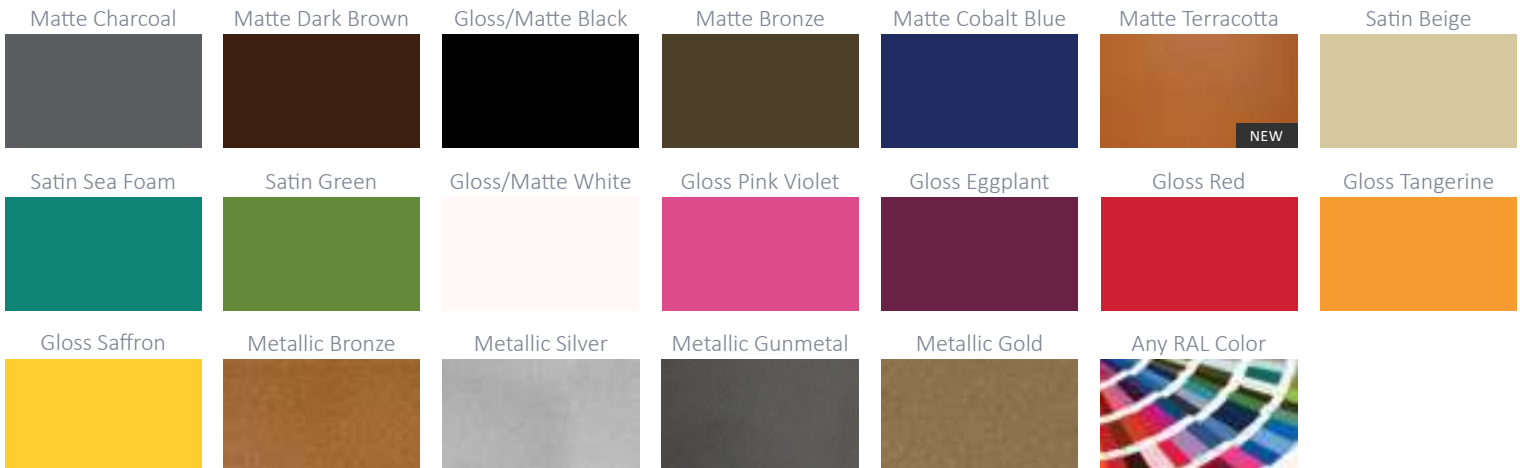

Cylinder Collection NEW

Cylinder Collection

Name	Exterior (LxWxH)	Interior (LxW)	Grow Pot (Max)
Cylinder	10" x 10" x 20"	8" x 8"	6"
Cylinder	10" x 10" x 30"	8" x 8"	6"
Cylinder	12" x 12" x 36"	10" x 10"	8"
Rio	18" x 18" x 20"	15.6" x 15.6"	14"
Maro	19" x 19" x 5"	18" x 18"	Up to (4) 4"
Rio	22" x 22" x 22"	19.60" x 19.60"	17"
Rio NEW	30" x 30" x 32"	27.6" x 27.6"	24"