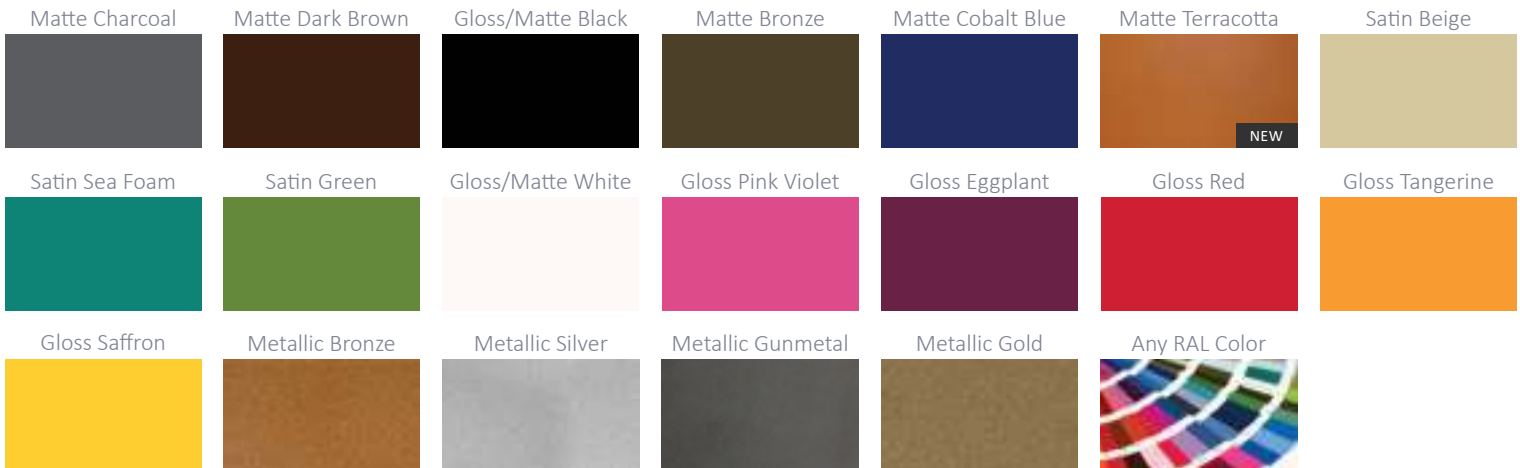

Rio

Maro

Tall Tapered Round Collection

NEW

Pey

Name	Exterior (LxWxH)	Interior (LxW)	Grow Pot (Max)
Tropez	12" x 12" x 32"	10" x 10"	10"
Tropez	16" x 16" x 38"	13.25" x 13.25"	12"
Tropez	20" x 20" x 43"	17" x 17"	17"
Liso	14" x 14" x 25"	11.5" x 11.5"	10"
Liso	18" x 18" x 32"	15.25" x 15.25"	14"
Liso	24" x 24" x 36"	21" x 21"	17" / 21"
Round Ress	30" x 30" x 63"	27" x 27"	24"
Pey	28" x 28" x 48"	24" x 24"	24"