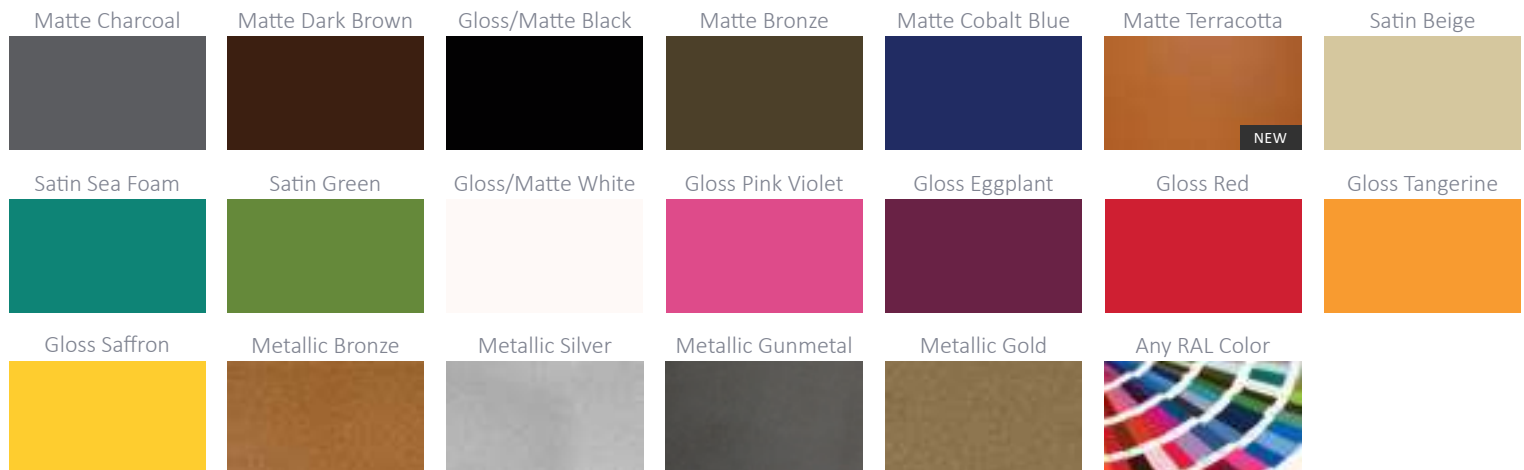

Hay

Short Hay & Hay

Traditional Collection NEW

Gara

Name	Exterior (LxWxH)	Interior (LxW)	Grow Pot (Max)
Jar	20" x 20" x 31"	11" x 11"	10"
Jar	24" x 24" x 37"	14" x 14"	12"
Bowl	16" x 16" x 14"	13.25" x 13.25"	12"
Bowl	21.5" x 21.5" x 19"	17.25" x 17.25"	17"
Rynn	24" x 24" x 17"	21" x 21"	17"
Mare	24" x 24" x 12"	23.25" x 23.25"	10"
Mare	36" x 36" x 14"	35.25" x 35.25"	12"
Gara	31" x 31" x 16"	27" x 27"	14"
Gara	39" x 39" x 20"	34" x 34"	
Gara	48" x 48" x 25"	42" x 42"	
Tier	36" x 12" x 10"	33.6" x 9.6"	Not available