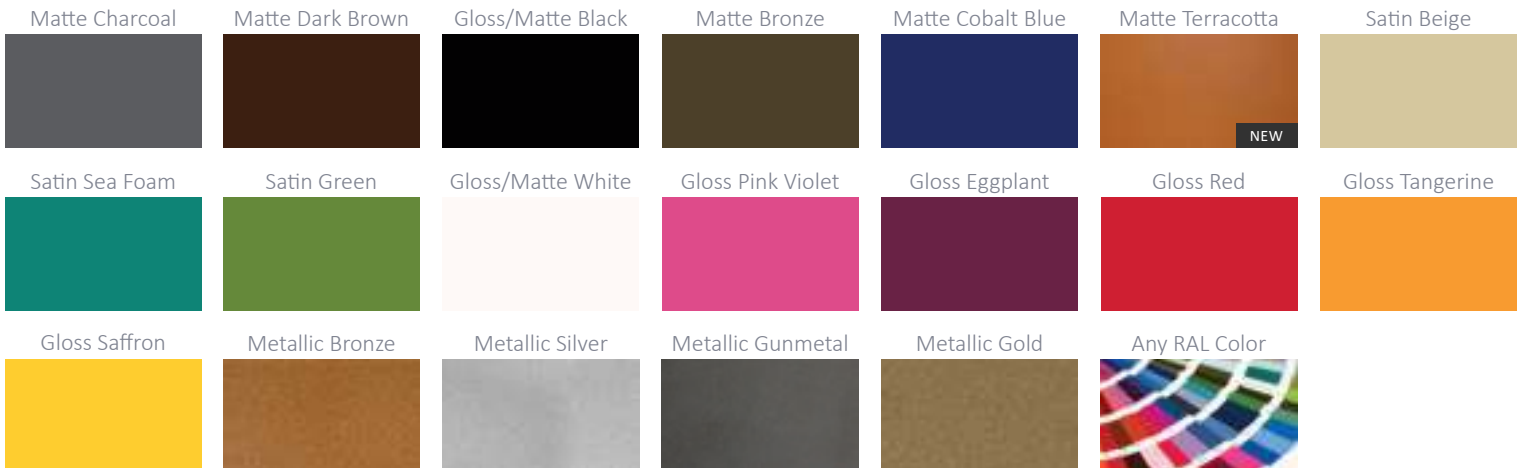

Ames

Bri

Mid Rectangle Collection

NEW

Grand

Name	Exterior (LxWxH)	Interior (LxW)	Grow Pot (Max)
Mila	24" x 10" x 24"	21.75" x 7.5"	Up to (3) 6"
Mila	36" x 10" x 24"	33.5" x 7.5"	Up to (5) 6"
Tola	36" x 16" x 24"	33.25" x 13.25"	Up to (3) 10"
Grand	36" x 24" x 24"	33" x 21"	(6) 10"
Mila	48" x 10" x 24"	45.5" x 7.5"	Up to (7) 6"
Tola	48" x 16" x 24"	45.25" x 13.25"	Up to (4) 10"
Grand	48" x 24" x 24"	45" x 21"	(8) 10"
Tola	60" x 16" x 24"	57.25" x 13.25"	Up to (5) 10"/(4) 12"
Huds	100" x 18" x 28"	97" x 15"	14"