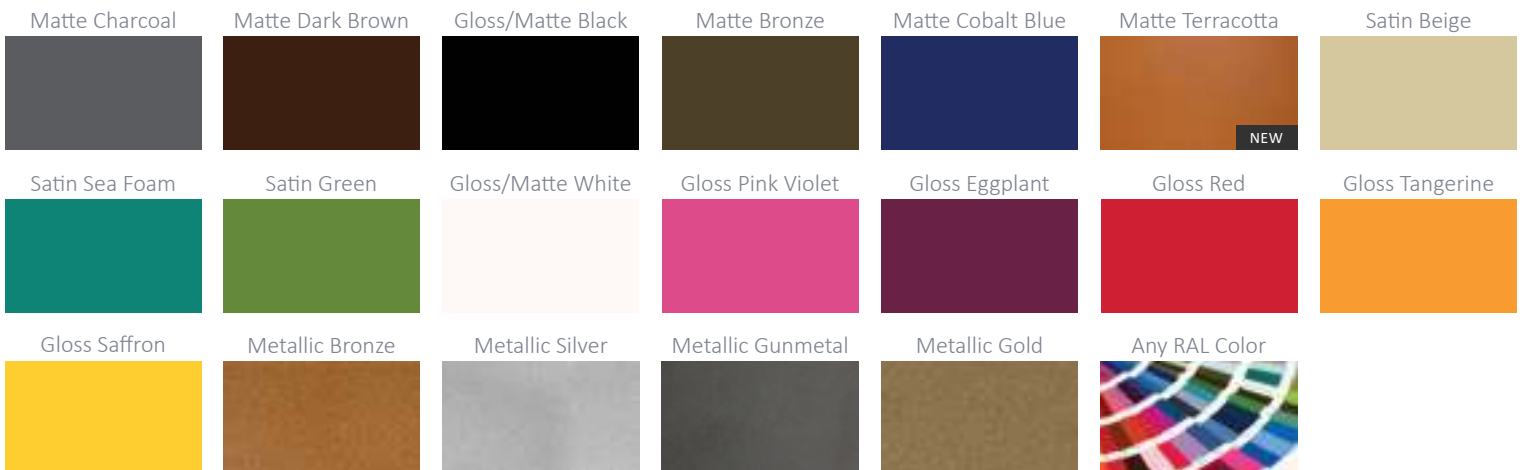

River

Stras

Straight Tapered Collection NEW

Berg

Name	Exterior (LxWxH)	Interior (LxW)	Grow Pot (Max)
Aster	16" x 10" x 26"	14.5" x 8.5"	6"
Aster	20" x 12" x 30"	18" x 10"	8"
Berg	24" x 24" x 17"	21" x 21"	21"
Oval	18" x 14" x 26"	16" x 12"	10"
Oval	25.5" x 22" x 30"	22.5" x 19"	Up to (2) 17"
Tel	18" x 18" x 26"	15.75" x 15.75"	14"
Tel	22" x 22" x 30"	19.5" x 19.5"	17"