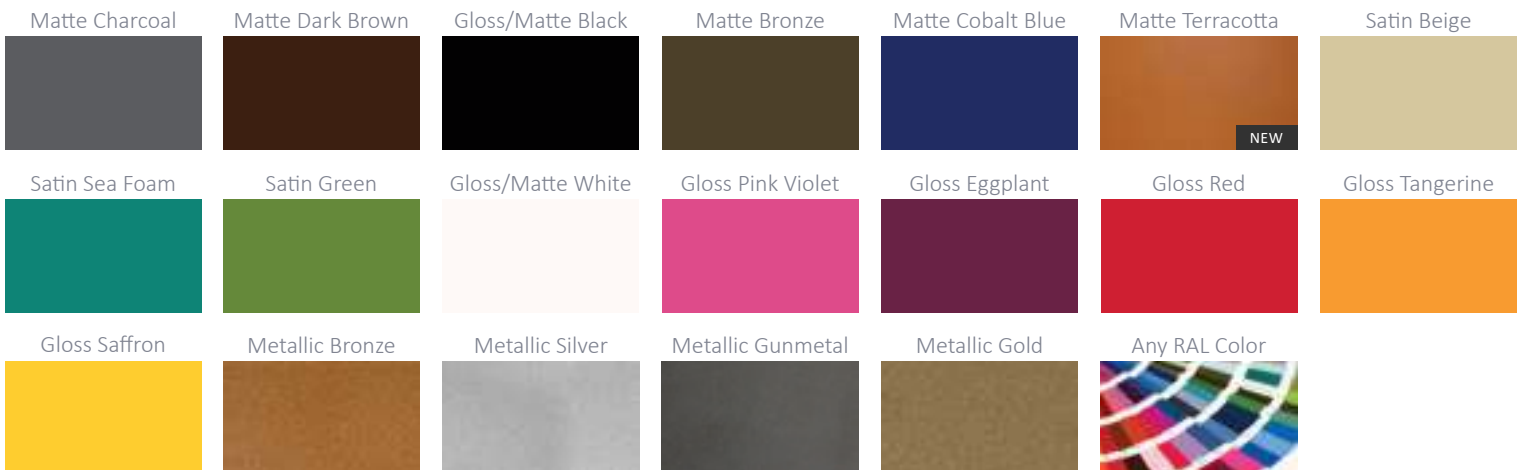

Features

- Hand-crafted, high-quality flawless construction
- Durable and lightweight
- UV protected and frost resistant
- Custom colors available

Modern / Contemporary Collection

NEW

Name	Exterior (LxWxH)	Interior (LxW)	Grow Pot (Max)
Orb	24" x 24" x 19"	13" x 13"	12"
Orb	36" x 36" x 30"	17" x 17"	14"
River	13" x 7" x 4"	4.75" x 4.75"	4"
River	16" x 10" x 6"	9.84 / 8.66" x 5.5 / 4.7"	4"
River	22" x 21" x 12"	17 / 12" x 12" x 6"	10" & 6"
Piral	26" x 26" x 26"	19.5" x 19.5"	17"
Stras	26" x 26" x 40"	18" x 18"	17"
Brell	42" x 12" x 7"	40" x 11"	(5) 6" and (10) 4"
Soul	32" x 12" x 18"	31" x 11"	
Soul	36" x 16" x 24"	35" x 15"	
Soul	48" x 20" x 36"	47" x 19"