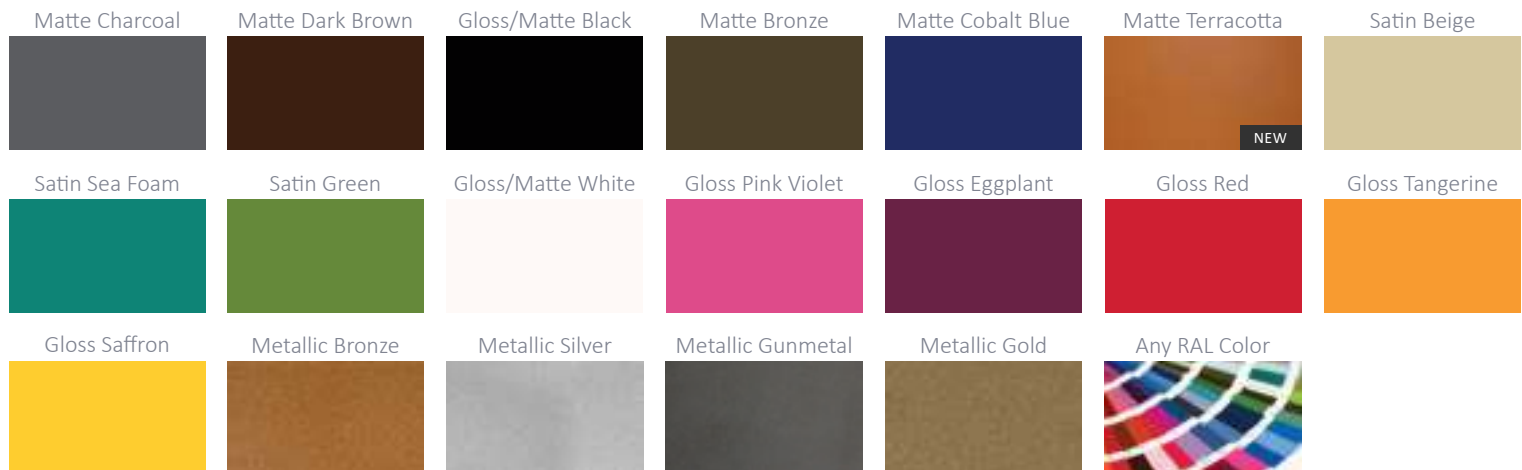

Vick

Features

- Hand-crafted, high-quality flawless construction
- Durable and lightweight
- UV protected and frost resistant
- Custom colors available

Tabletop Rectangle Collection

NEW

Rea

Name	Exterior (LxWxH)	Interior (LxW)	Grow Pot (Max)
Rea	14" x 5" x 4.25"	13.5" x 4.5"	Up to (3) 4"
Rea	18.5" x 6.5" x 5"	18" x 6"	Up to (4) 4"
Tulo	20" x 7" x 7"	19" x 6"	Up to (3) 6"
Weir	26" x 7" x 7"	25" x 6"	Up to (4) 6"
Vick	32" x 7" x 7"	31" x 6"	Up to (5) 6"
Weel	44" x 7" x 7"	43" x 6"	Up to (7) 6"