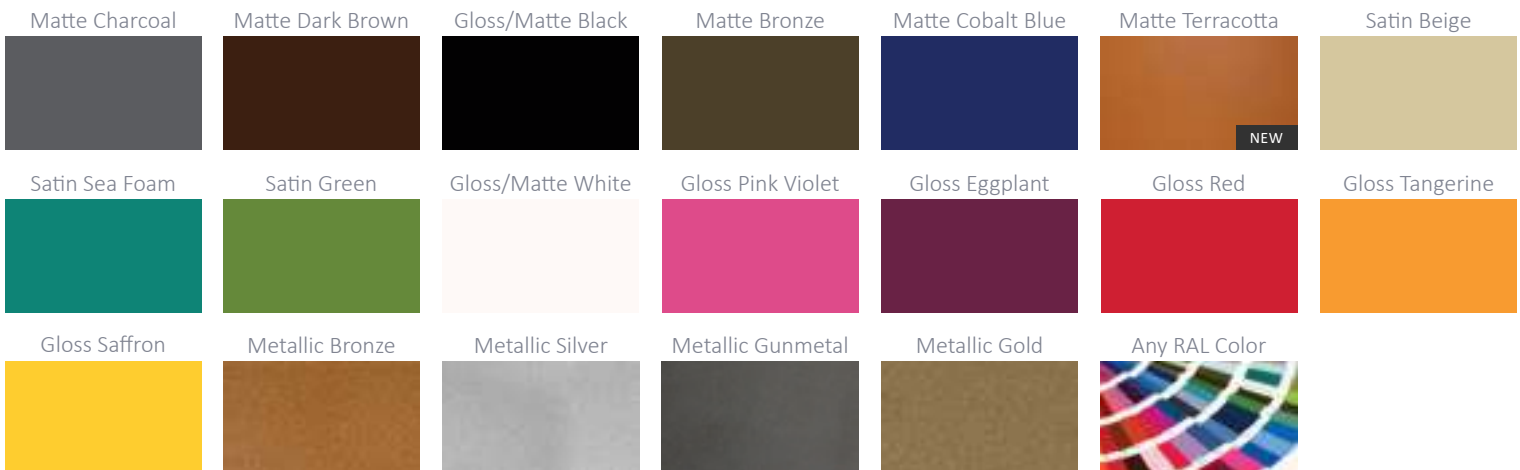

Tula

Tula

Cube & Column Collection NEW

Cubes & Columns

Name	Exterior (LxWxH)	Interior (LxW)	Grow Pot (Max)
Tono	7" x 7" x 7"	6.5" x 6.5"	6"
Troy NEW	12" x 12" x 12"	9.2" x 9.2"	8"
Troy	16" x 16" x 16"	12.8" x 12.8"	12"
Troy	20" x 20" x 20"	17" x 17"	17"
Troy	22" x 22" x 22"	17.5" x 17.5"	17"
Troy	24" x 24" x 24"	22" x 22"	17" / 21"
Troy	28" x 28" x 28"	23.2" x 23.2"	21"
Troy	32" x 32" x 32"	28.8" x 28.8"	28"
Troy	36" x 36" x 36"	33" x 33"	30"
Troy	40" x 40" x 40"	36.8" x 36.8"	36"
Troy NEW	48" x 48" x 48"	44.5" x 44.5"	Not Available
Troy NEW	60" x 60" x 60"	56" x 56"	Not Available
Dara	19" x 19" x 5"	18.5" x 18.5"	(4) 4"
Oro NEW	24" x 24" x 32"	21" x 21"	21"
Tiago	12" x 12" x 24"	9.5" x 9.5"	8"
Tiago	16" x 16" x 32"	13.5" x 13.5"	12"
Tiago	20" x 20" x 42"	17.5" x 17.5"	17"
Ritz	8" x 8" x 42"	6.75" x 6.75"	6"
Ritz	12" x 12" x 51"	9.5" x 9.5"	8"
Ritz	16" x 16" x 60"	12.5" x 12.5"	12"