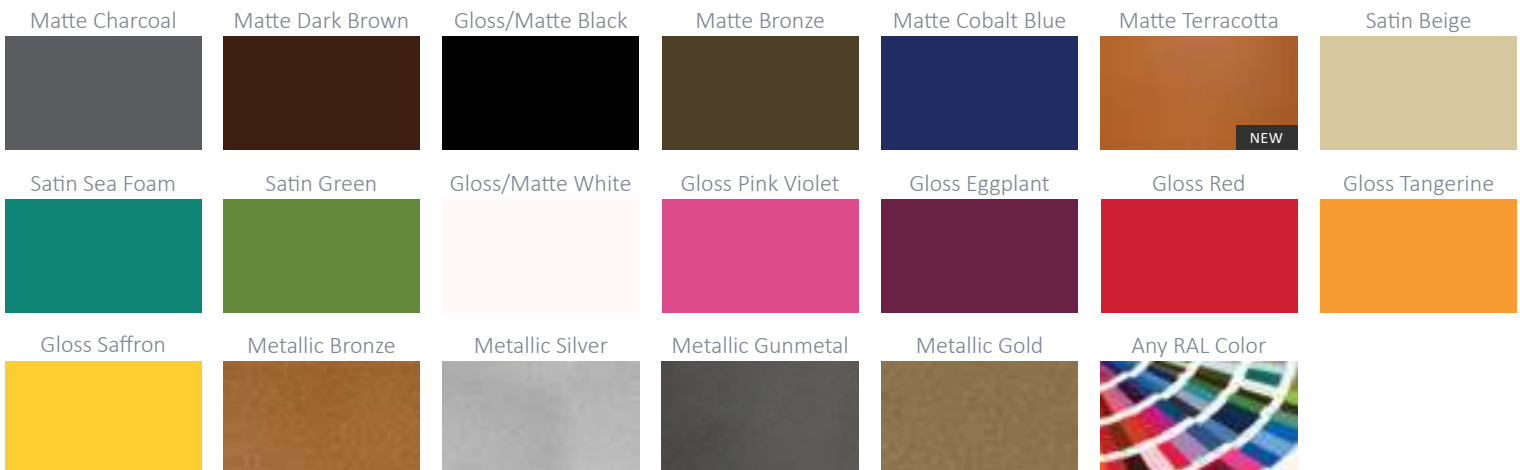

Tropez

Tapered Round Bowl Collection

NEW

Salz & Zira

Name	Exterior (LxWxH)	Interior (LxW)	Grow Pot (Max)
Vale	15" x 15" x 18"	13" x 13"	12"
Salz	16" x 16" x 12"	13.5" x 13.5"	12"
Vien	17.5" x 17.5" x 7.5"	16.75" x 16.75"	6"
Brana	18" x 18" x 29"	14.75" x 14.75"	14"
Salz	20" x 20" x 15"	16.5" x 16.5"	14"
Vale	20" x 20" x 23"	16.5" x 16.5"	14"
Zira	23" x 23" x 22"	18.25" x 18.25"	17"
Blanca	24" x 24" x 12"	20" x 12"	
Vale	27" x 27" x 31"	23" x 23"	21"
Blanca	30" x 30" x 15"	26" x 15"	
Tarra	30" x 30" x 20"	27" x 27"	24"
Wan	33" x 33" x 29"	29" x 29"	28"
Brana	35" x 35" x 41"	31.75" x 31.75"	30"
Blanca	36" x 36" x 18"	32" x 18"	
Zira	36" x 36" x 34"	32.25" x 32.25"	30"
Wan	39" x 39" x 34"	35" x 35"	28" / 30"
Wan	44" x 44" x 39"	40" x 40"	28" / 30"