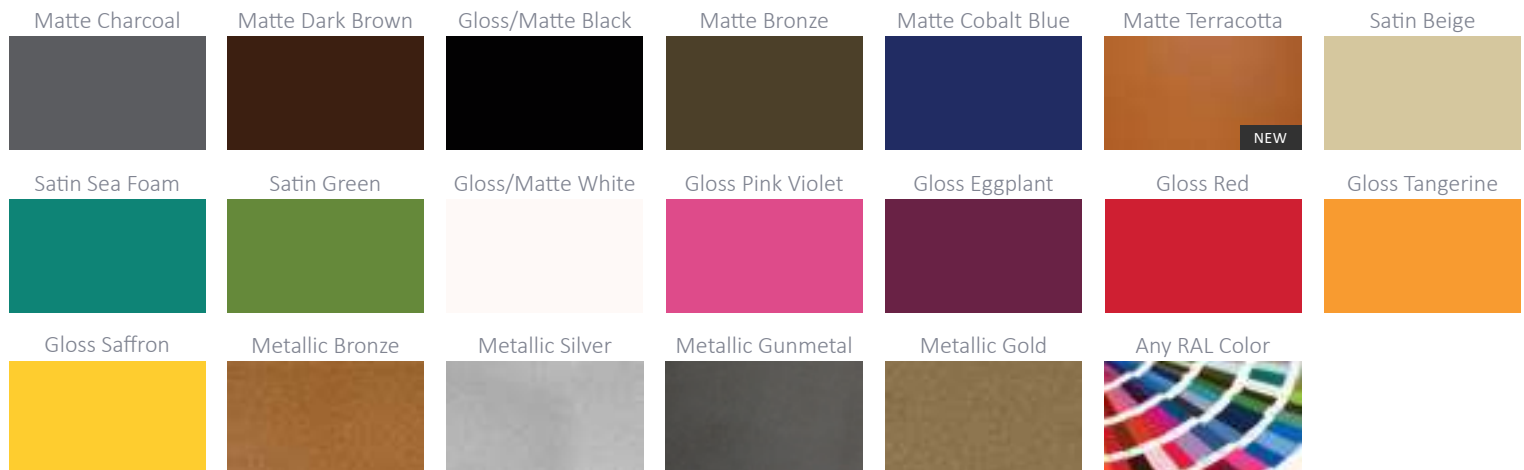

Tall Rectangle Collection

NEW

Bri

Name	Exterior (LxWxH)	Interior (LxW)	Grow Pot (Max)
Ames	24" x 10" x 32"	21.5" x 7.5"	Up to (3) 6"
Ames	36" x 10" x 32"	33.5" x 7.5"	Up to (5) 6"
Potam	36" x 16" x 32"	33.25" x 13.25"	Up to (3) 10"
Erth	36" x 16" x 42"	33" x 13"	Up to (3) 10"
Bri	36" x 24" x 32"	33" x 21"	(6) 10"
Ames	48" x 10" x 32"	45.5" x 7.5"	Up to (7) 6"
Potam	48" x 16" x 32"	45.25" x 13.25"	Up to (4) 10"
Erth	48" x 16" x 42"	45" x 13"	Up to (4) 10"
Bri	48" x 24" x 32"	48" x 21"	(8) 10"
Potam	72" x 16" x 32"	69" x 13"	Up to (6) 10" / (5) 12"