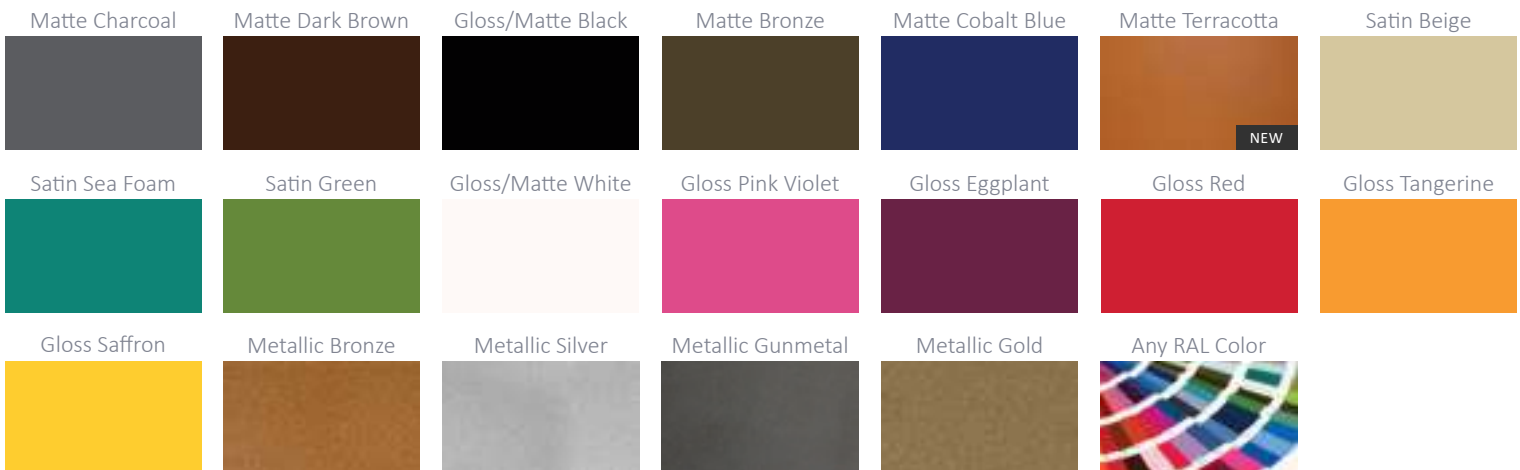

Tola

Tola

Low Rectangle Collection NEW

Narbo

Name	Exterior (LxWxH)	Interior (LxW)	Grow Pot (Max)
Camo	36" x 8" x 18"	32.5" x 4.45"	(8) 4"
Ki	36" x 14" x 12"	33.5" x 11.5"	Up to (3) 10"
Ant	36" x 24" x 12"	33" x 21"	(6) 10"
Tor	36" x 24" x 18"	33" x 21"	(6) 10"
Balon	39" x 17" x 17"	35.75" x 13.75"	Up to (3) 10"
Sol	42" x 8" x 8"	38" x 4"	Up to (9) 4"
Bo	45" x 15" x 8"	42.5" x 12.25"	Up to (5) 8"
Monat	48" x 14" x 12"	45" x 11"	Up to (4) 10"
Lynn	48" x 18" x 12"	45.25" x 15.25"	Up to (3) 14"
Ant	48" x 24" x 12"	45" x 21"	(8) 10"
Tor	48" x 24" x 18"	45" x 21"	(8) 10"
Camo	48" x 8" x 18"	44.5" x 4.45"	(11) 4"
Camo	54" x 8" x 18"	50" x 4"	Up to (12) 4"
Narbo	65" x 14" x 12"	62.25" x 11.25"	Up to (6) 10"
Senge	84" x 36" x 18"	81" x 33"	Up to (10) 16"