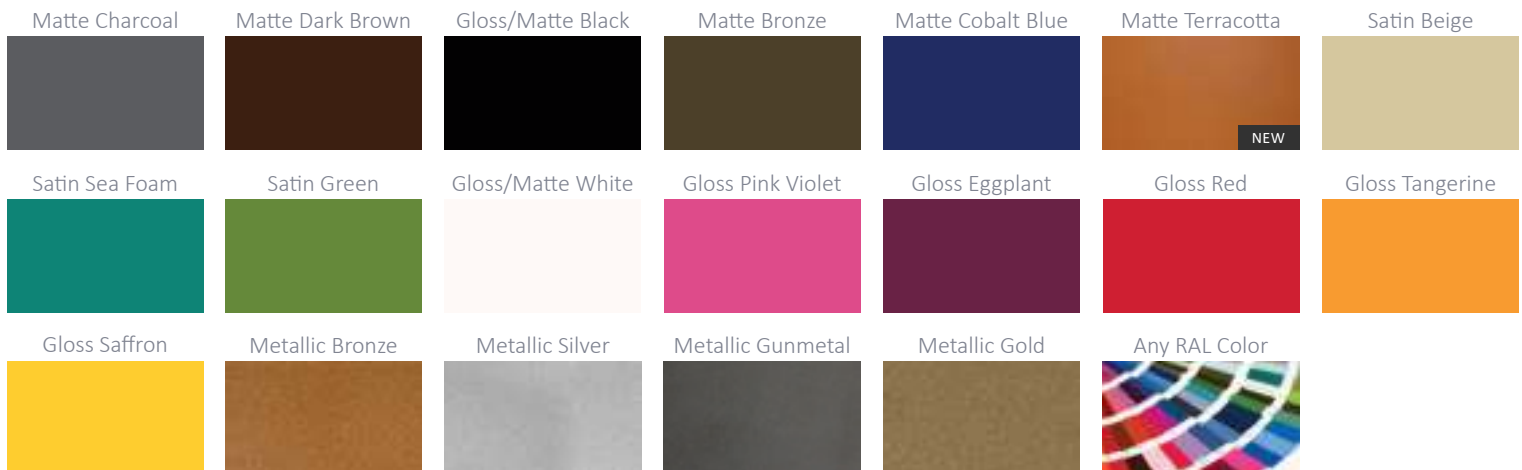

Features

- Hand-crafted, high-quality flawless construction
- Durable and lightweight
- UV protected and frost resistant
- Custom colors available

Tapered Ribbed Collection NEW

Barbara

Name	Exterior (LxWxH)	Interior (LxW)	Grow Pot (Max)
Cante	15" x 15" x 21"	12.5" x 12.5"	12"
Jose	16" x 16" x 30"	12.5" x 12.5"	12"
Cante	22" x 22" x 27"	18.5" x 18.5"	17"
Jose	22" x 22" x 40"	18" x 18"	17"
Barbara	23" x 23" x 20.3"	19" x 19"	17"
Cante	26" x 26" x 32"	23" x 23"	24"