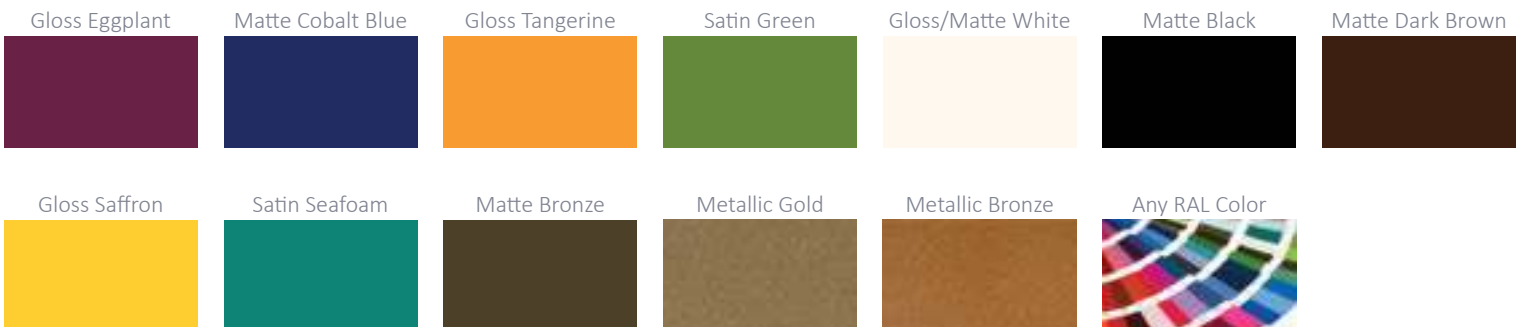

Premium Colors NEW