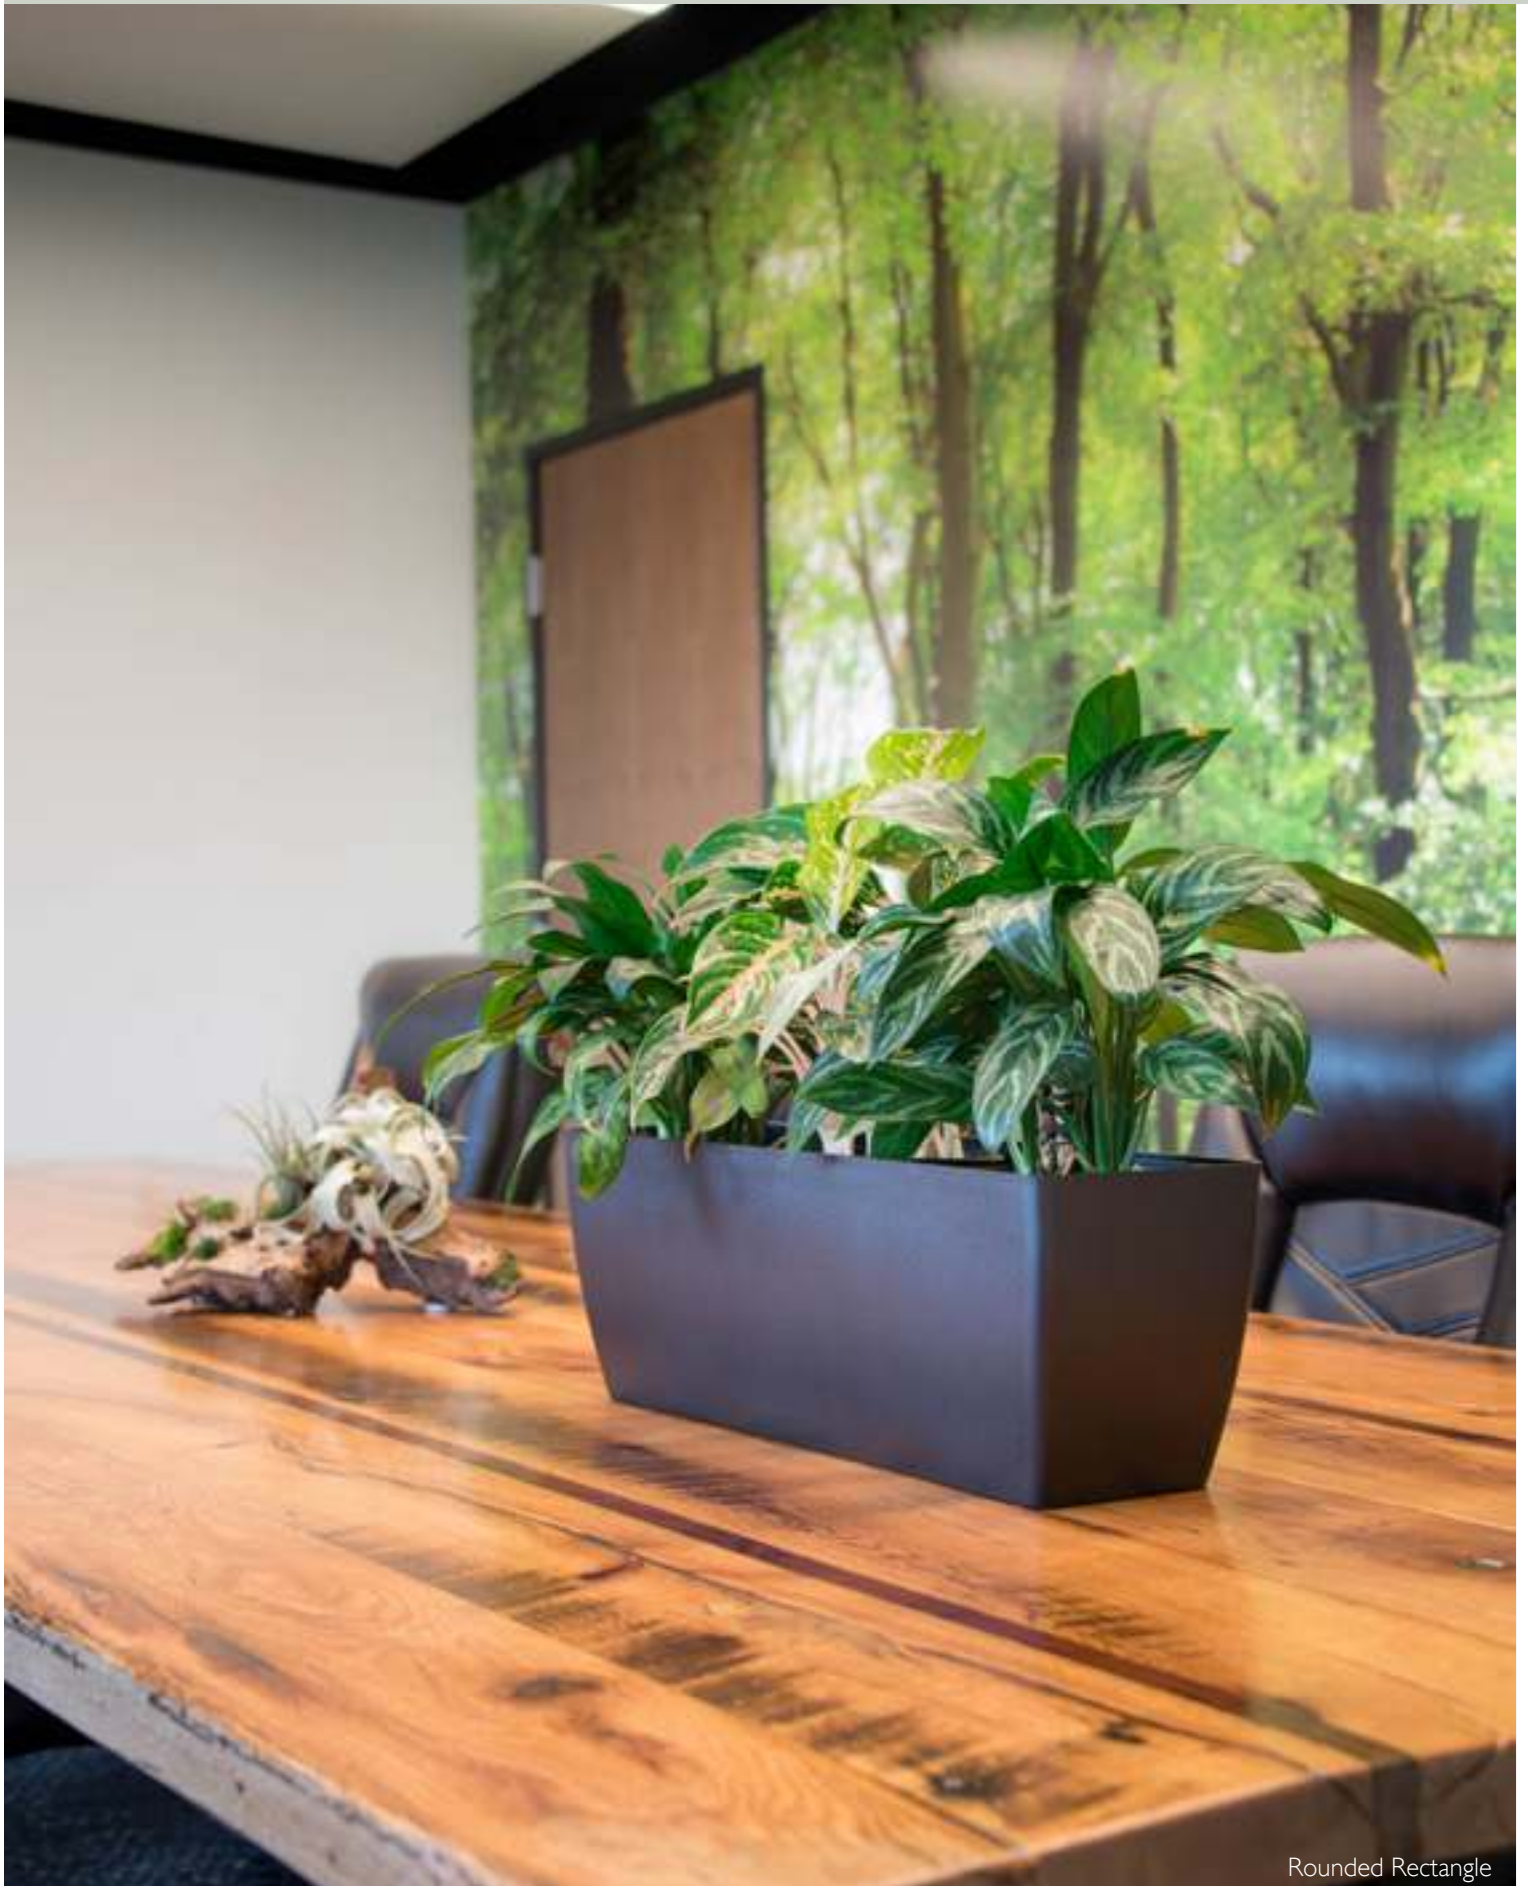

Silver Metallic

Rounded Rectangle

Features

- Made in the USA
- 100% recyclable commercial grade polypropylene and polystyrene
- Designed to fit popular grow pot sizes
- Matte finish
- Sub-irrigation system available